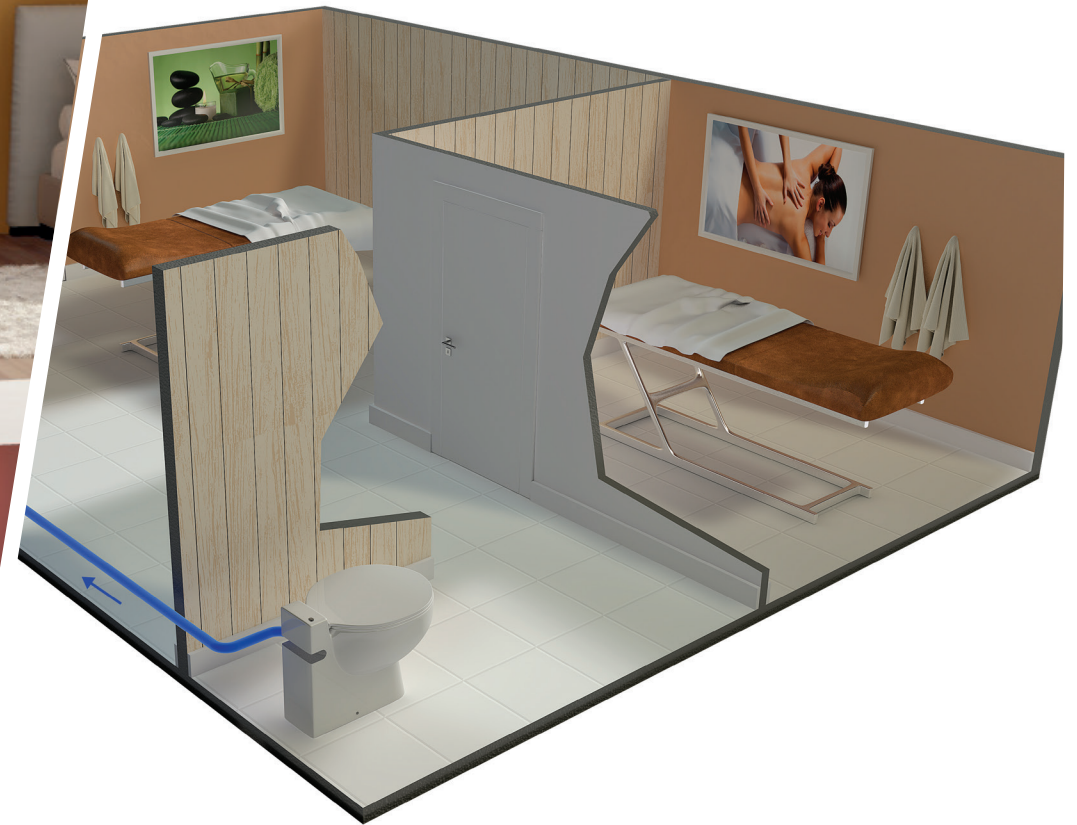

SFA VIETNAM
Shaking up water

Install a toilet wherever you want!
with **SANITOILET**

MADE IN FRANCE

SANITOILET
Macerator pumps

SANITOILET how does it work?

The SANITOILET allows you to evacuate all waste water from your toilet and your bathroom in general by a discharge pipe of reduced diameter.

With SANITOILET

HOUSEHOLD APPLICATION

Add a bathroom with TOILET

COMMERCIAL APPLICATION

Bars, restaurants, shops,
paramedical premises...

Transform a cellar or office into a toilet

Shaking up water

AN INTERNATIONAL GROUP