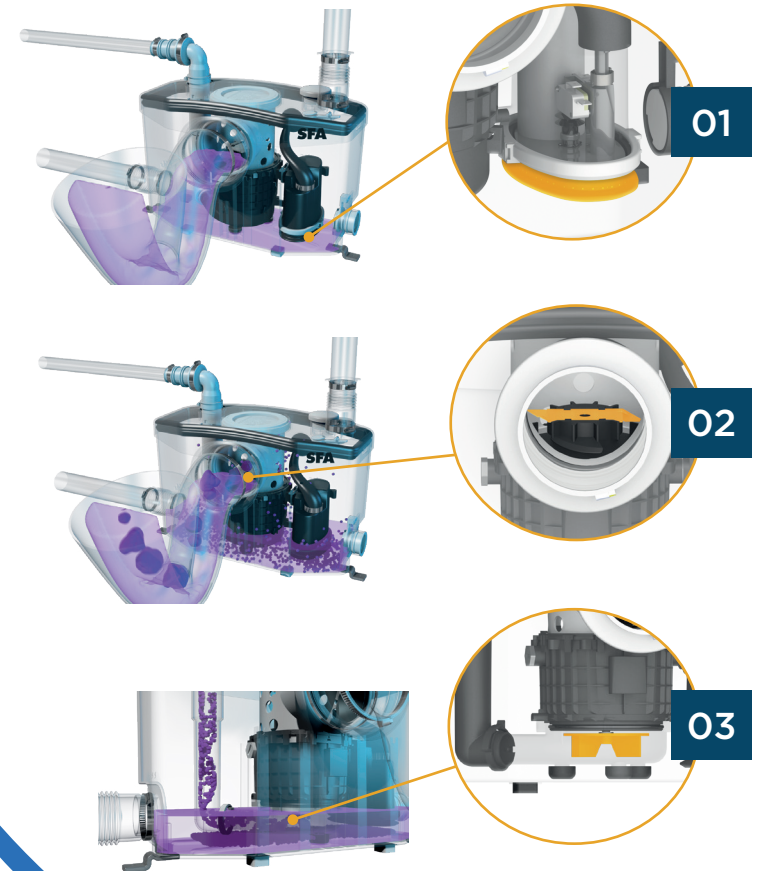

SFA VIETNAM
Shaking up water

Install a toilet wherever you want!
with **SANITOILET**

MADE IN FRANCE

SANITOILET
Macerator pumps

SANITOILET how does it work?

The SANITOILET allows you to evacuate all waste water from your toilet and your bathroom in general by a discharge pipe of reduced diameter.

01

Thanks to **a sensor**, the engine starts automatically, when water arrives.

02

The **integrated grinder system** will pulverize the feces and paper.

03

Thanks to **a turbine**, the treated water is evacuated instantly towards the discharge pipe at reduced diameter.

With SANITOILET

HOUSEHOLD APPLICATION

Add a bathroom with TOILET

COMMERCIAL APPLICATION

Bars, restaurants, shops,
paramedical premises...

Transform a cellar or office into a toilet

Shaking up water

AN INTERNATIONAL GROUP